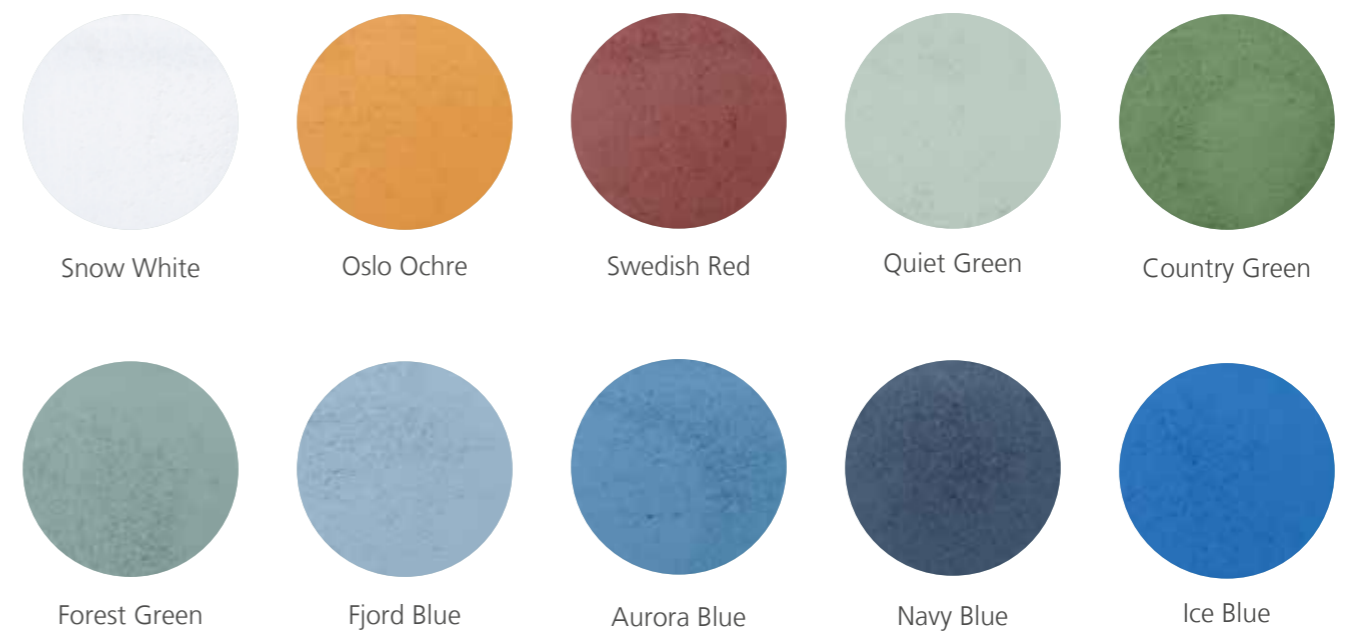

### On stone

The colours shown are for reference only and are not binding.

# The Scandinavian colours

## SCANDINAVIAN COLLECTION

The Scandinavian Collection is inspired by the **typical coloured houses** you find in Scandinavian countries like Denmark, Norway and Sweden. Start dreaming about your exterior design in one of these 10 Scandinavian colours, like 'Oslo Ochre', 'Swedish Red' or 'Aurora Blue'. In the collection you can also find 'Snow White' as a colour in order to create a **modern minimalist style** and **numerous combinations**.