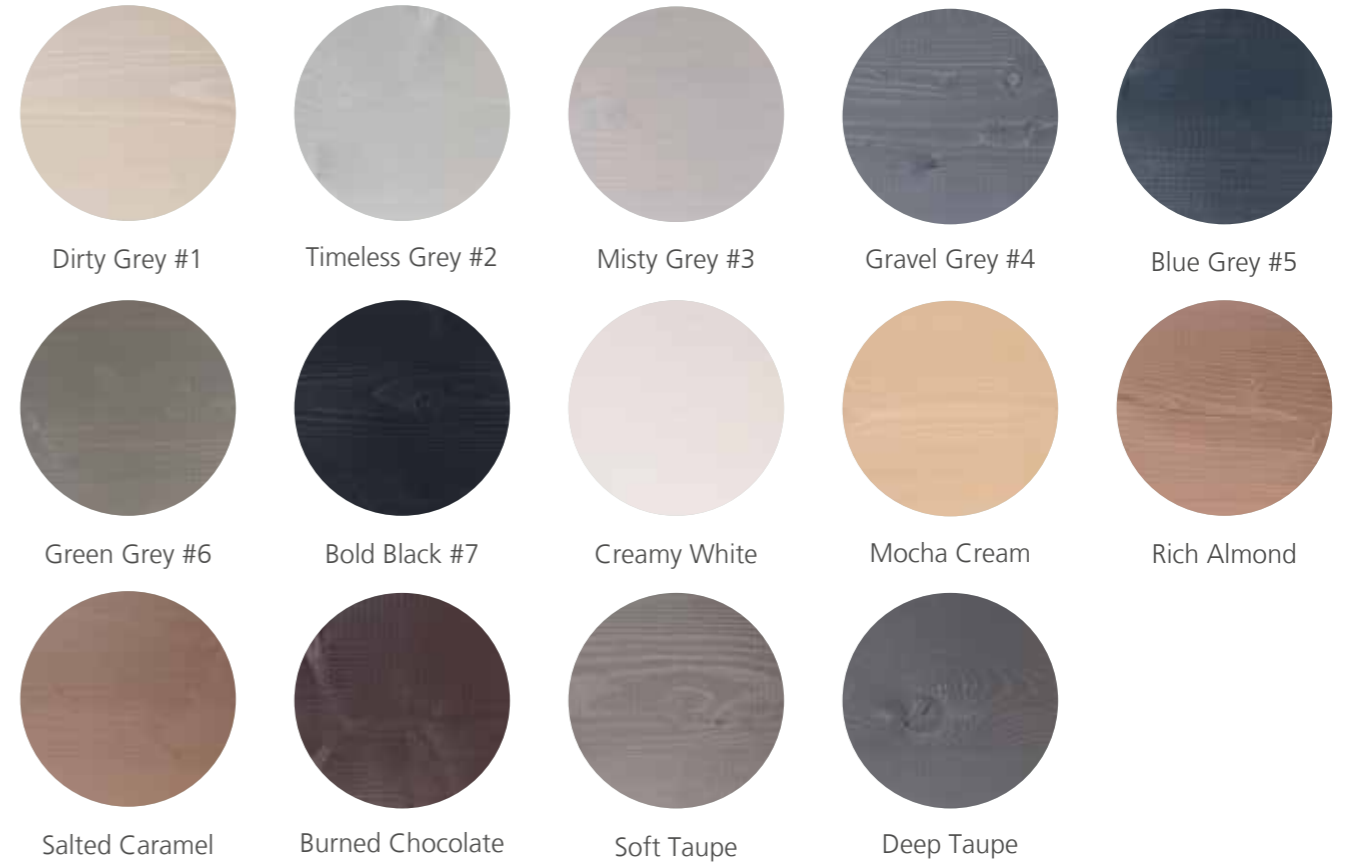

# The traditional colours

## A COLOUR FOR EVERY TASTE

Rubio HydroCream is available in **2 colour collections: the Traditional Collection and the Scandinavian Collection**. You can choose from 24 exterior colours in total: from classic, traditional colours to trendy, Scandinavian colours. The two collections also match together beautifully, so you can create a **personal exterior style** for your house or project.

### On stone

The colours shown are for reference only and are not binding.