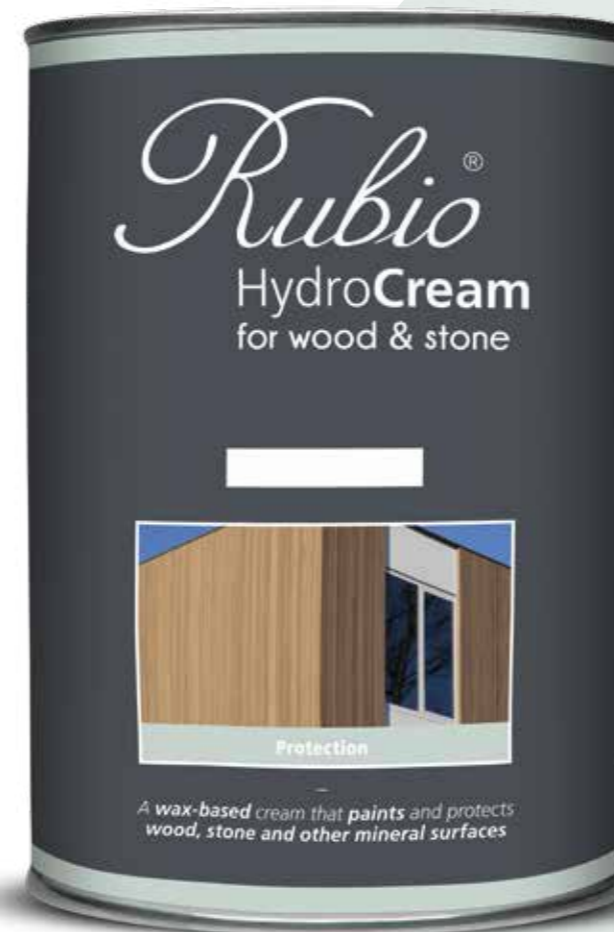

So, we proudly present you the extended version of this product: **Rubio HydroCream**. The revolutionary Rubio HydroCream is a cream **based on wax emulsion** that gives **wood, stone and other mineral surfaces a covering look** and also makes it water-repellent. This results in a long-lasting and high-quality protection. Thanks to its cream structure, Rubio HydroCream is easy to apply on **vertical surfaces**.

Rubio HydroCream can also be used as a paint, so this product comes in handy for painters too.

Rubio HydroCream is available in 2 collections: **the Traditional Collection** and **the Scandinavian Collection**.

A *wax-based* CREAM THAT *paints* AND PROTECTS WOOD, STONE AND OTHER MINERAL SURFACES

MOST IMPORTANT USP'S

- Based on wax emulsion
- Covering hydrophobic cream
- Serves as a paint
- Easy to use on wood, stone and other mineral surfaces

OTHER USP'S

- 100% ecological
- Revolutionary
- Low consumption: ± 15 m²/L on wood · This consumption can greatly increase on stone depending on the substrate · See technical data sheet for more info
- Applicable in 1 or 2 layers depending on the look you want
- Easy to apply on other paint systems and surfaces
- Easier to apply than other paints (like acrylic paint)
- Water-repellent
- Breathable
- Moisture-regulating
- Self-cleaning
- Packaging: can 100 ml, 1 L, 2.5 L, 5 L and 20 L

- Based on wax emulsion
- Covering hydrophobic cream
- Serves as a paint
- Easy to use on wood, stone and other mineral surfaces

Discover the 2 collections!