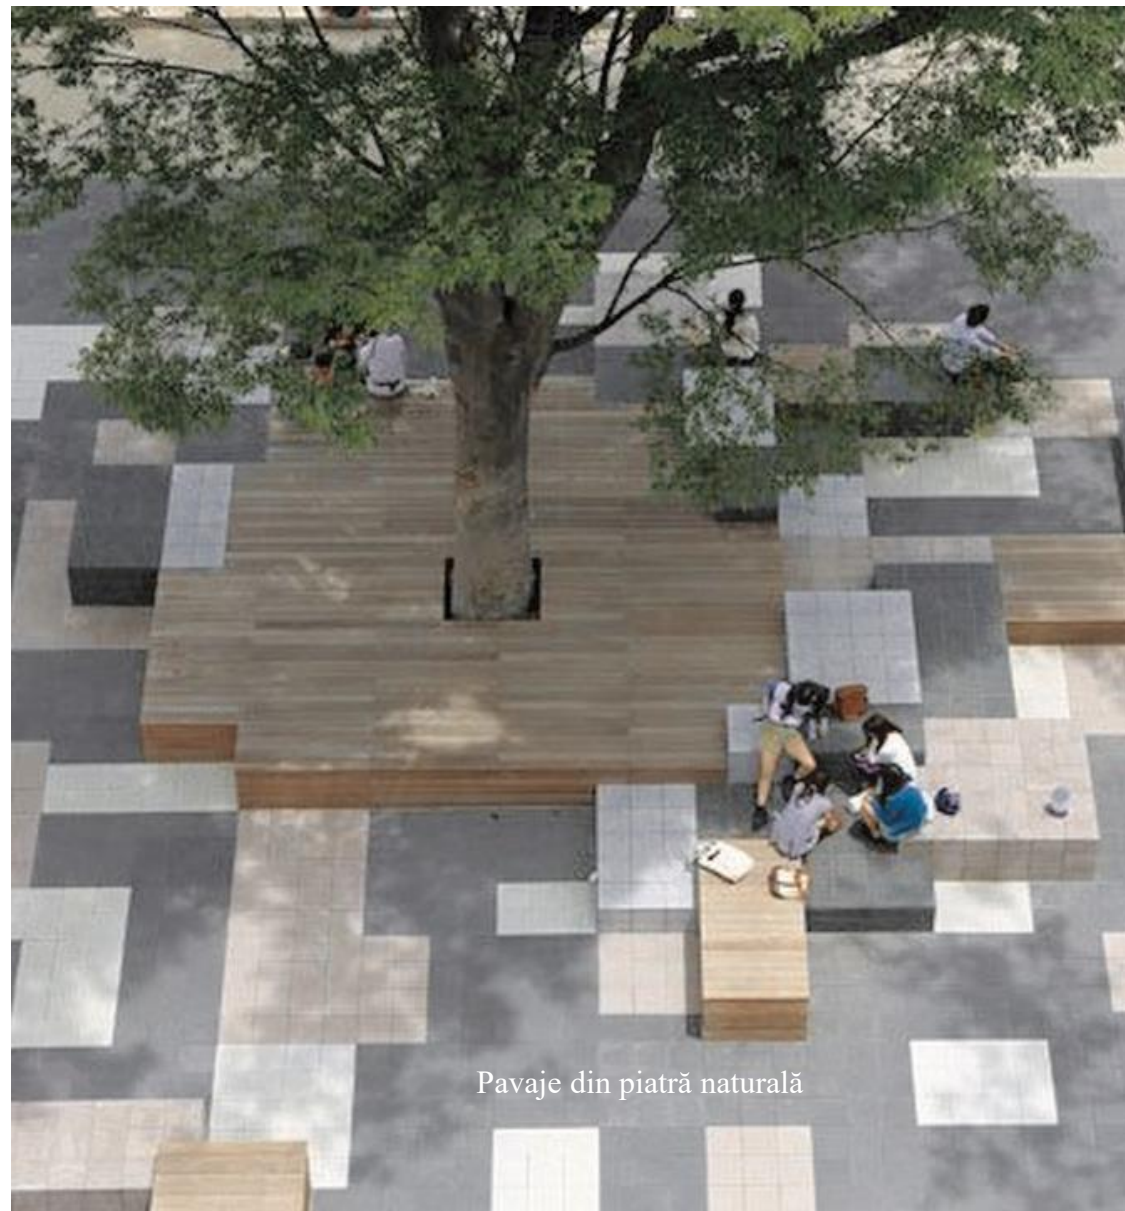

Pavaje din piatră naturală